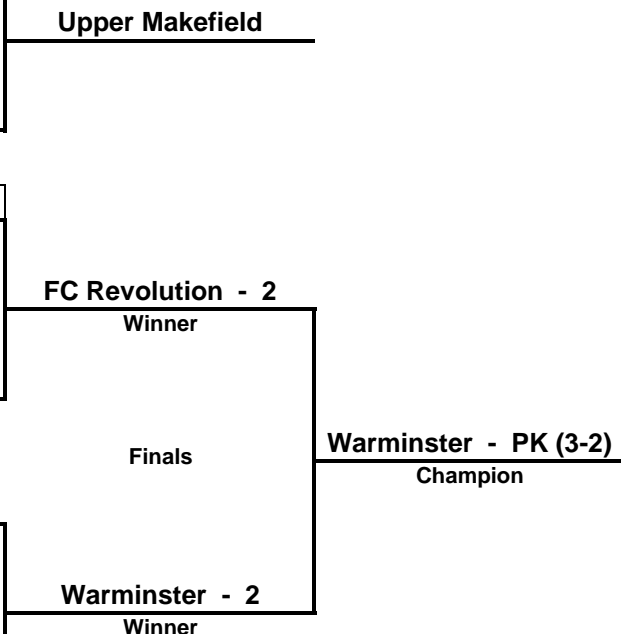

EPIC 2008 U-12 Red

Division A

Team	FC Cohox	Buckingham	WCUSA	Points Gm 1	Points Gm 2	Total Points
FC Cohox Wildcats		0 - 2	0 - 3	0	0	0
Buckingham	2 - 0		0 - 3	3	0	3
WCUSA Fury	3 - 0	3 - 0		3	3	6

Division B

Team	UMSC	Warminster	FC Revolution	Points Gm 1	Points Gm 2	Total Points
Upper Makefield		0 - 0	0 - 2	1	0	1
Warminster	0 - 0		3 - 2	1	3	4
FC Revolution	2 - 0	2 - 3		3	0	3

FX Cohox - 1

3rd Place Division A
Consolation
Upper Makefield - 3
3rd Place Division B

WCUSA Fury - 0
1st Place Division A
Semifinal
FC Revolution - 1
2nd Place Division B

Warminster - 2
1st Place Division B
Semifinal
Buckingham - 0
2nd Place Division A