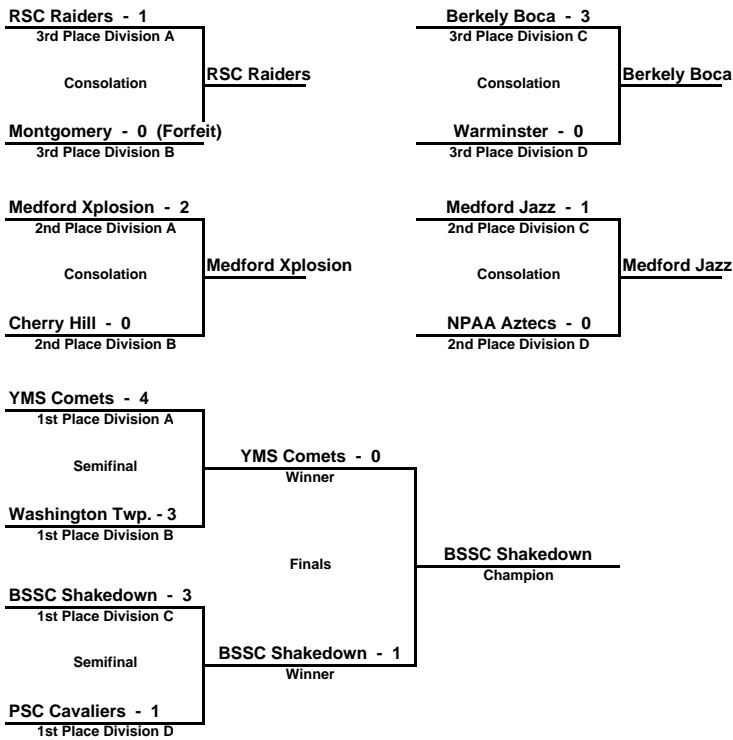

EPIC 2008 U-16 Gold

Division A

Team	YMS	Medford	RSC	Points Gm 1	Points Gm 2	Total Points
YMS Comets	2 - 1	4 - 0	3	3	6	
Medford Xplosion	1 - 2	5 - 0	0	3	3	
RSC Raiders	0 - 4	0 - 5		0	0	

Division B

Team	Cherry Hill	Montgomery	Wash. Twp	Points Gm 1	Points Gm 2	Total Points
Cherry Hill	1 - 1	1 - 2	1	0	1	
Montgomery	1 - 1	3 - 2	1	3	4	
Washington Twp.	2 - 1	2 - 3		0	0	

Division C

Team	BSSC	Berkely	Medford	Points Gm 1	Points Gm 2	Total Points
BSSC Shakedown	2 - 0	1 - 0	3	3	6	
Berkely Boca	0 - 2	2 - 2	0	1	1	
Medford Jazz	0 - 1	2 - 2		0	1	

Division D

Team	PSC	NPAA	Warminster	Points Gm 1	Points Gm 2	Total Points
PSC Cavaliers	2 - 0	8 - 0	3	3	6	
NPAA Aztecs	0 - 2	1 - 0	0	3	3	
Warminster	0 - 8	0 - 1		0	0