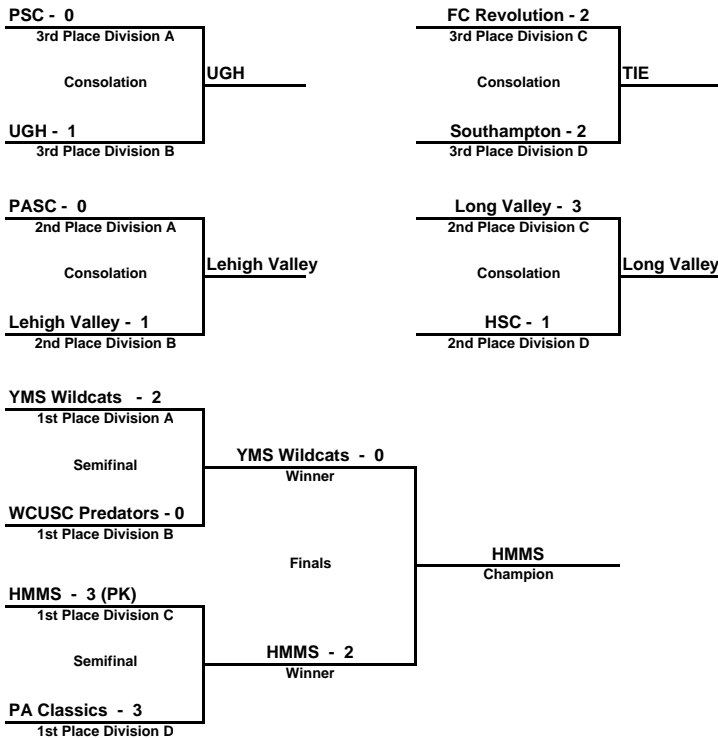

EPIC 2008 U-11 Gold

Division A

Team	YMS	PSC	PASC	Points Gm 1	Points Gm 2	Total Points
YMS Wildcats	6 - 0	1 - 1	3	1	4	
PSC Spurs	0 - 6	1 - 3	0	0	0	
PASC Premier	1 - 1	3 - 1		1	3	4

Division B

Team	WCUSC	Lehigh Valley	UGH	Points Gm 1	Points Gm 2	Total Points
WCUSC Predators	1 - 1	1 - 0	1	3	4	
Lehigh Valley	1 - 1	1 - 0	1	3	4	
UGH	0 - 1	0 - 1		0	0	0

Division C

Team	Long Valley	HMMS	FC Revolution	Points Gm 1	Points Gm 2	Total Points
Long Valley	0 - 3	2 - 1	0	3	3	
HMMS	3 - 0	4 - 0	3	3	6	
FC Revolution	1 - 2	0 - 4		0	0	0

Division D

Team	Southampton	HSC	Points Gm 1	Points Gm 2	Total Points	
Southampton	0 - 4	1 - 2	0	0	0	
PA Classics	4 - 0	2 - 0	3	3	6	
HSC Ladyhawks	2 - 1	0 - 2		3	0	3