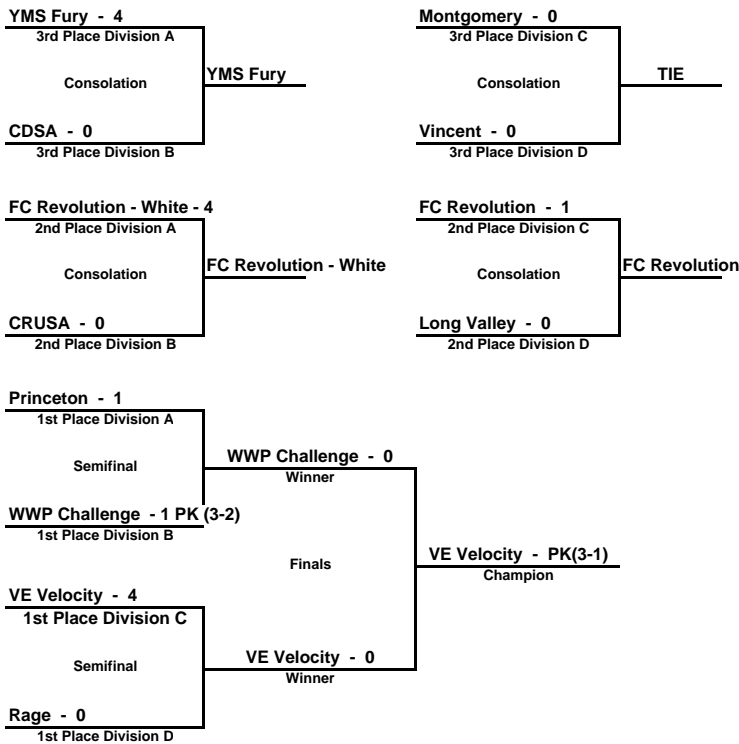

EPIC 2008 U-14 Gold

Division A

Team	YMS	FC Revolution	Princeton	Points Gm 1	Points Gm 2	Total Points
YMS Fury	1 - 4	1 - 4	1 - 1	0	1	1
FC Revolution-White	4 - 1	0 - 1	0 - 1	3	0	3
Princeton	1 - 1	1 - 0		1	3	4

Division B

Team	WWP	CRUSA	CDSA	Points Gm 1	Points Gm 2	Total Points
WWP Challenge	4 - 1	4 - 1	1 - 1	3	1	4
CRUSA	1 - 4	1 - 0	1 - 0	0	3	3
CDSA	1 - 1	0 - 1		1	0	1

Division C

Team	VE	FC Revolution	Montgomery	Points Gm 1	Points Gm 2	Total Points
VE Velocity	1 - 0	1 - 0	2 - 0	3	3	6
FC Revolution	0 - 1	3 - 0	3 - 0	0	3	3
Montgomery	0 - 2	0 - 3		0	0	0

Division D

Team	Vincent	Rage	Long Valley	Points Gm 1	Points Gm 2	Total Points
Vincent	0 - 2	0 - 2	1-1 L-pk	0	1	1
Rage	2 - 0		2 - 0	3	3	6
Long Valley	1-1 W-pk	0 - 2		1	0	1