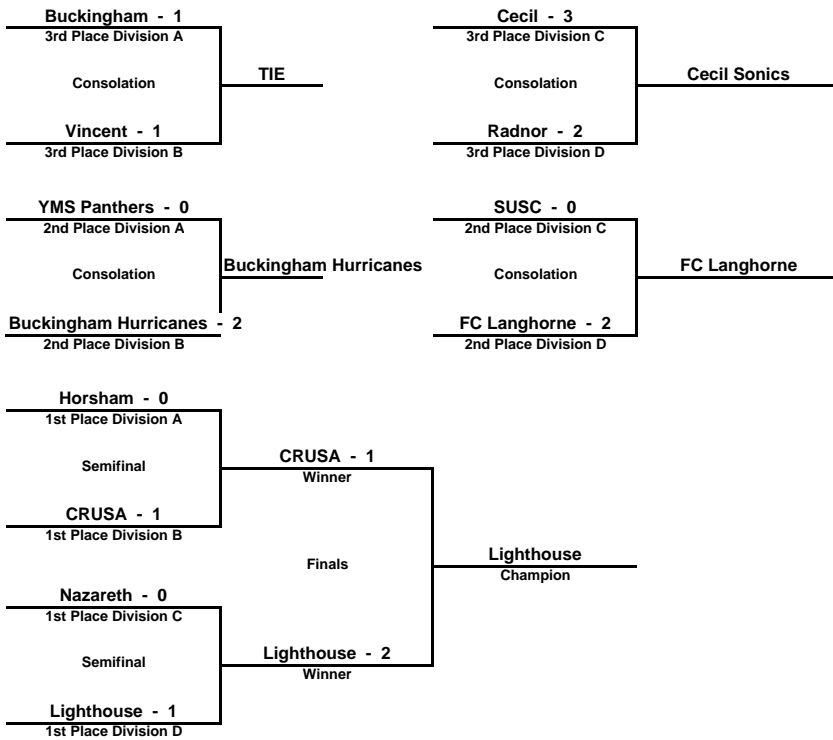

Division D

Team	Lighthouse	Radnor	FC Langhorne	Points Gm 1	Points Gm 2	Total Points
Lighthouse	6 - 0	3 - 1	3	3	6	
Radnor	0 - 6	1 - 2	0	0	0	
FC Langhorne	1 - 3	2 - 1	0	3	3	

EPIC 2008 U-11 White

Division A