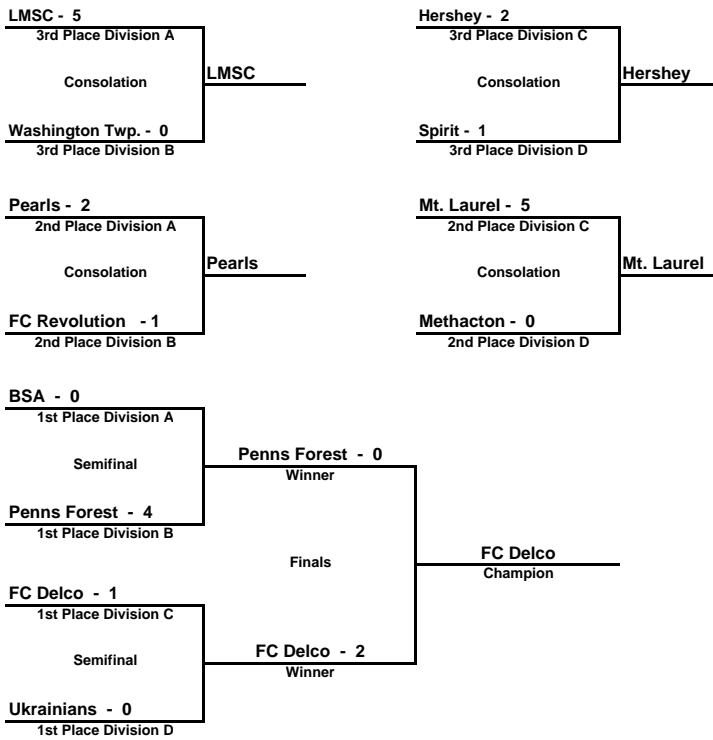

EPIC 2008 U-13 Gold

Division A

Team	BSA	LMSC	Pearls	Points Gm 1	Points Gm 2	Total Points
BSA Charge	1 - 1	3 - 0	1	3	4	
LMSC Heart	1 - 1	0 - 1	1	0	1	
Pearls	0 - 3	1 - 0	0	3	3	

Division B

Team	FC Revolution	Penns Forest	Wash. Twp.	Points Gm 1	Points Gm 2	Total Points
FC Revolution	1 - 3	1 - 0	0	3	3	
Penns Forest	3 - 1	4 - 2	3	3	6	
Washington Twp.	0 - 1	2 - 4	0	0	0	

Division C

Team	FC Delco	Hershey	Mt. Laurel	Points Gm 1	Points Gm 2	Total Points
FC Delco	3 - 0	1 - 1	3	1	4	
Hershey	0 - 3	0 - 2	0	0	0	
Mount Laurel	1 - 1	2 - 0	1	3	4	

Division D

Team	Methacton	Spirit	Ukrainians	Points Gm 1	Points Gm 2	Total Points
Methacton	3 - 1	1 - 2	3	0	3	
Spirit United	1 - 3	1 - 1	0	1	1	
Ukrainian Nationals	2 - 1	1 - 1	3	1	4