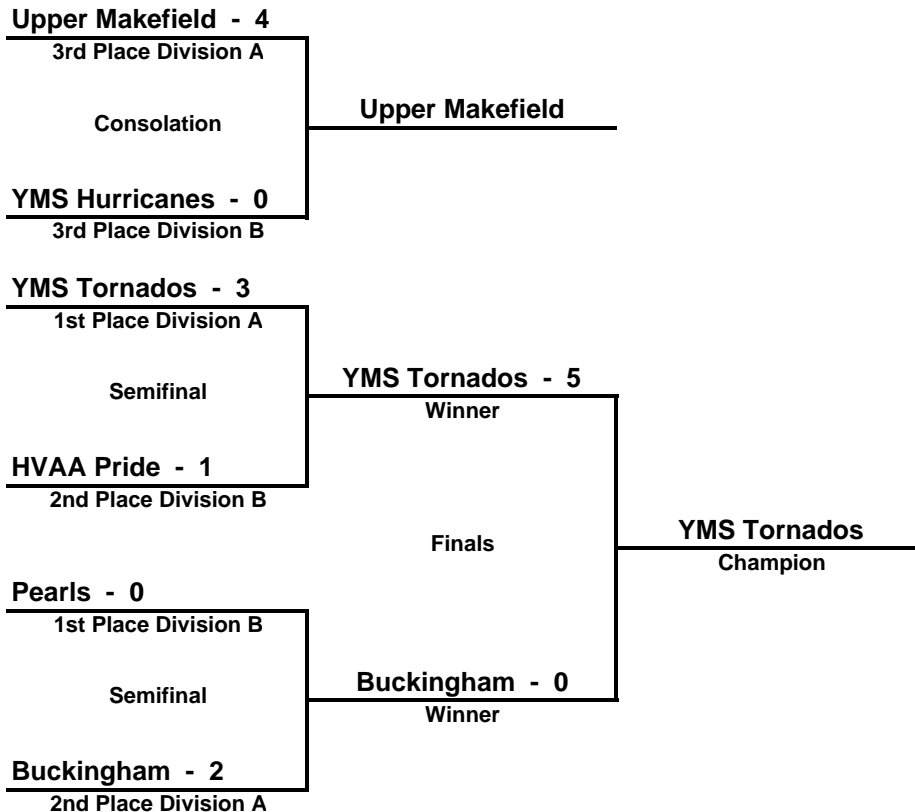

EPIC 2008 U-10 White

Division A

Team	YMS	UMSC B	Buckingham	Points Gm 1	Points Gm 2	Total Points
YMS Tornados		4 - 2	8 - 1	3	3	6
Upper Makefield B	2 - 4		2 - 3	0	0	0
Buckingham	1 - 8	3 - 2		0	3	3

Division B

Team	YMS	HVAA	Pearls	Points Gm 1	Points Gm 2	Total Points
YMS Hurricanes		0 - 1	2 - 5	0	0	0
HVAA Pride	1 - 0		0 - 2	3	0	3
Pearls Pumas	5 - 2	2 - 0		3	3	6

Upper Makefield - 4

3rd Place Division A

Consolation

Upper Makefield

YMS Hurricanes - 0

3rd Place Division B

YMS Tornados - 3

1st Place Division A

Semifinal

YMS Tornados - 5

Winner

HVAA Pride - 1

2nd Place Division B

Finals

YMS Tornados

Champion

Pearls - 0

1st Place Division B

Semifinal

Buckingham - 0

Winner

Buckingham - 2

2nd Place Division A