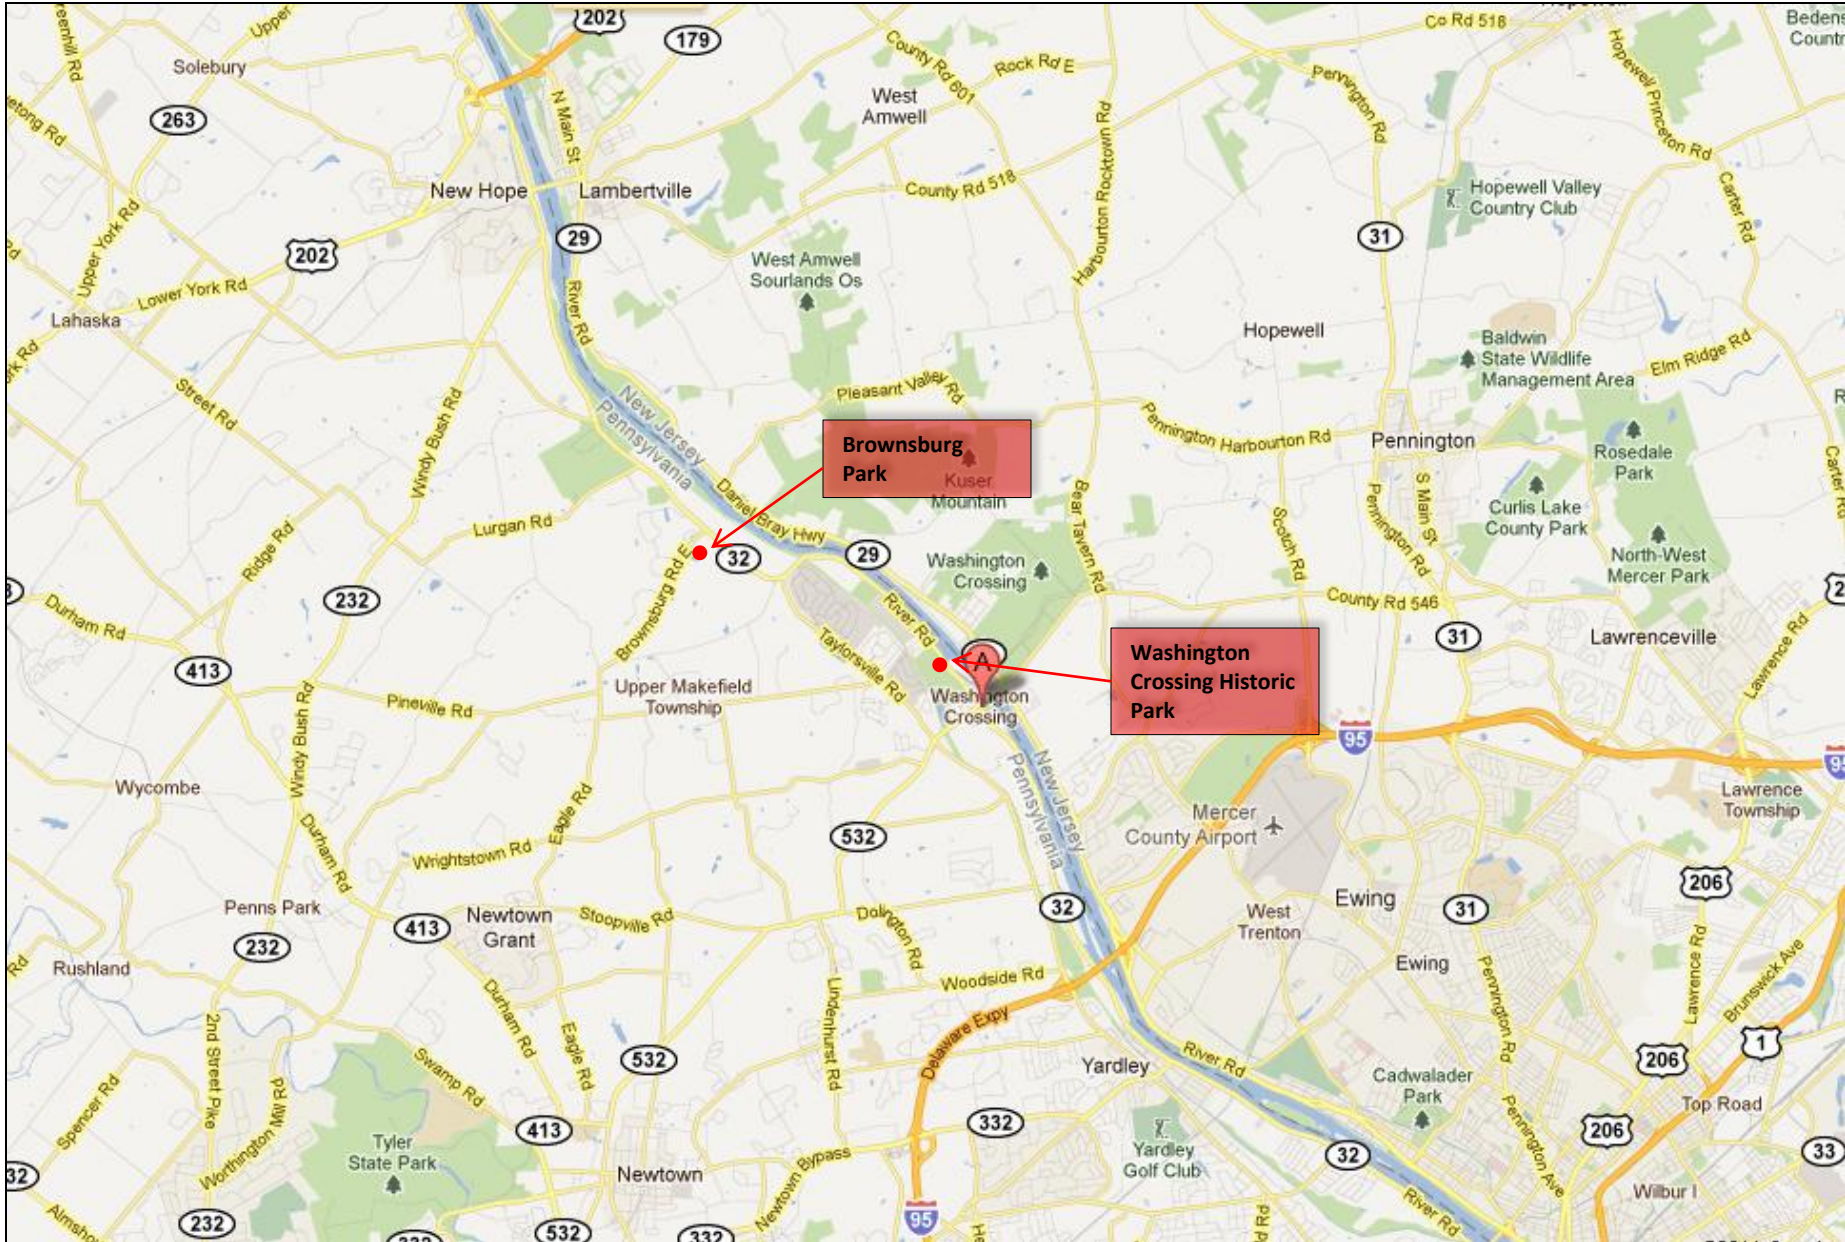

Yardley / Langhorne Field Locations

Princeton / Pennington Field Locations

Upper Makefield Field Locations

Falls Township Field Locations

Middletown Community Park – Field Map

Washington Crossing Historic Park – Field Map

Brownsburg Park – Field Map

Macclesfield Park – Field Map

Macclesfield Park

1000 River Road, Lower Makefield, PA 19067