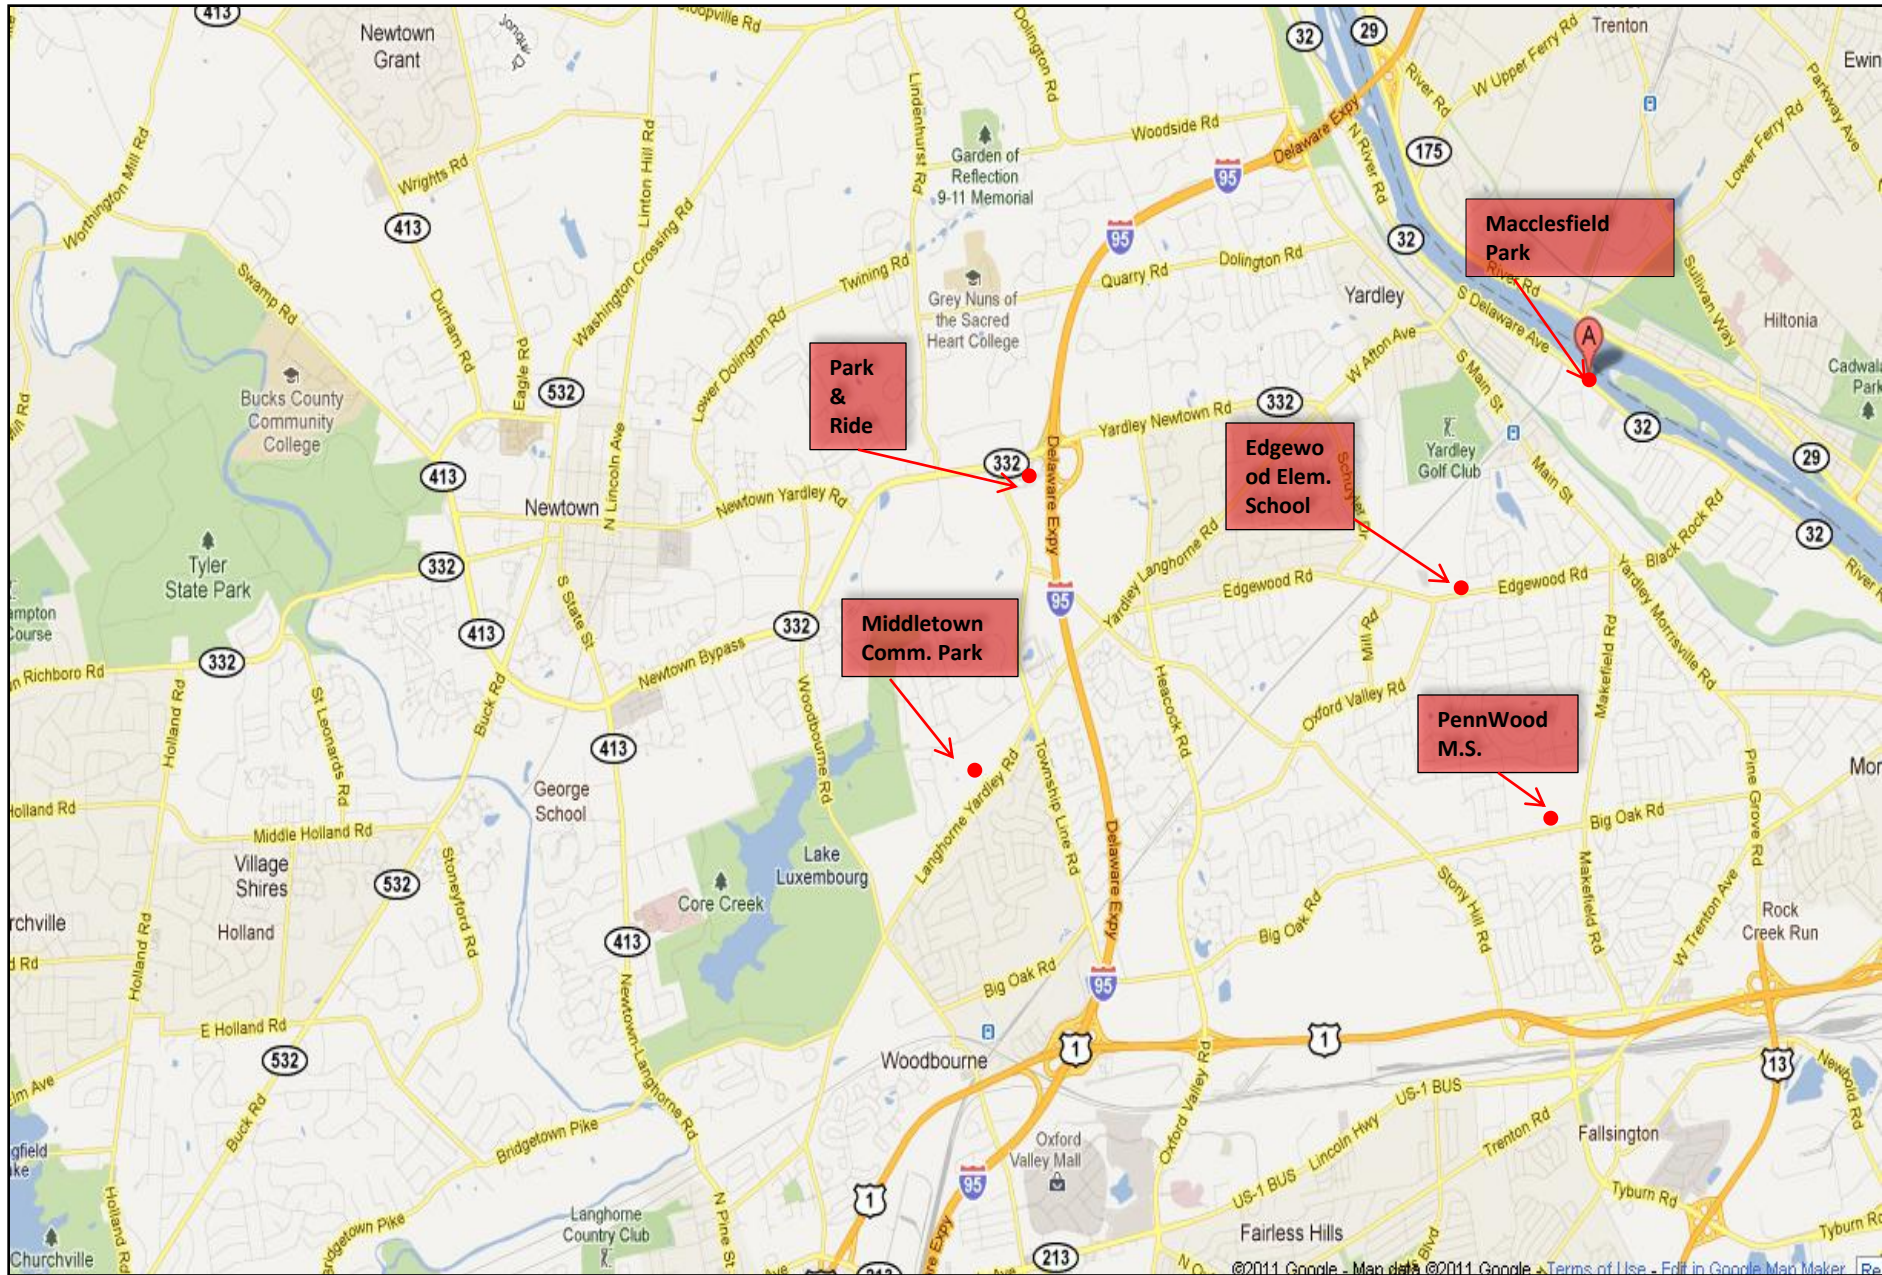

Yardley / Langhorne Field Locations

Princeton / Pennington Field Locations

Upper Makefield Field Locations

Falls Township Field Locations

Middletown Community Park – Field Map

Washington Crossing Historic Park – Field Map

Brownsburg Park – Field Map

Macclesfield Park – Field Map

Macclesfield Park

1000 River Road, Lower Makefield, PA 19067