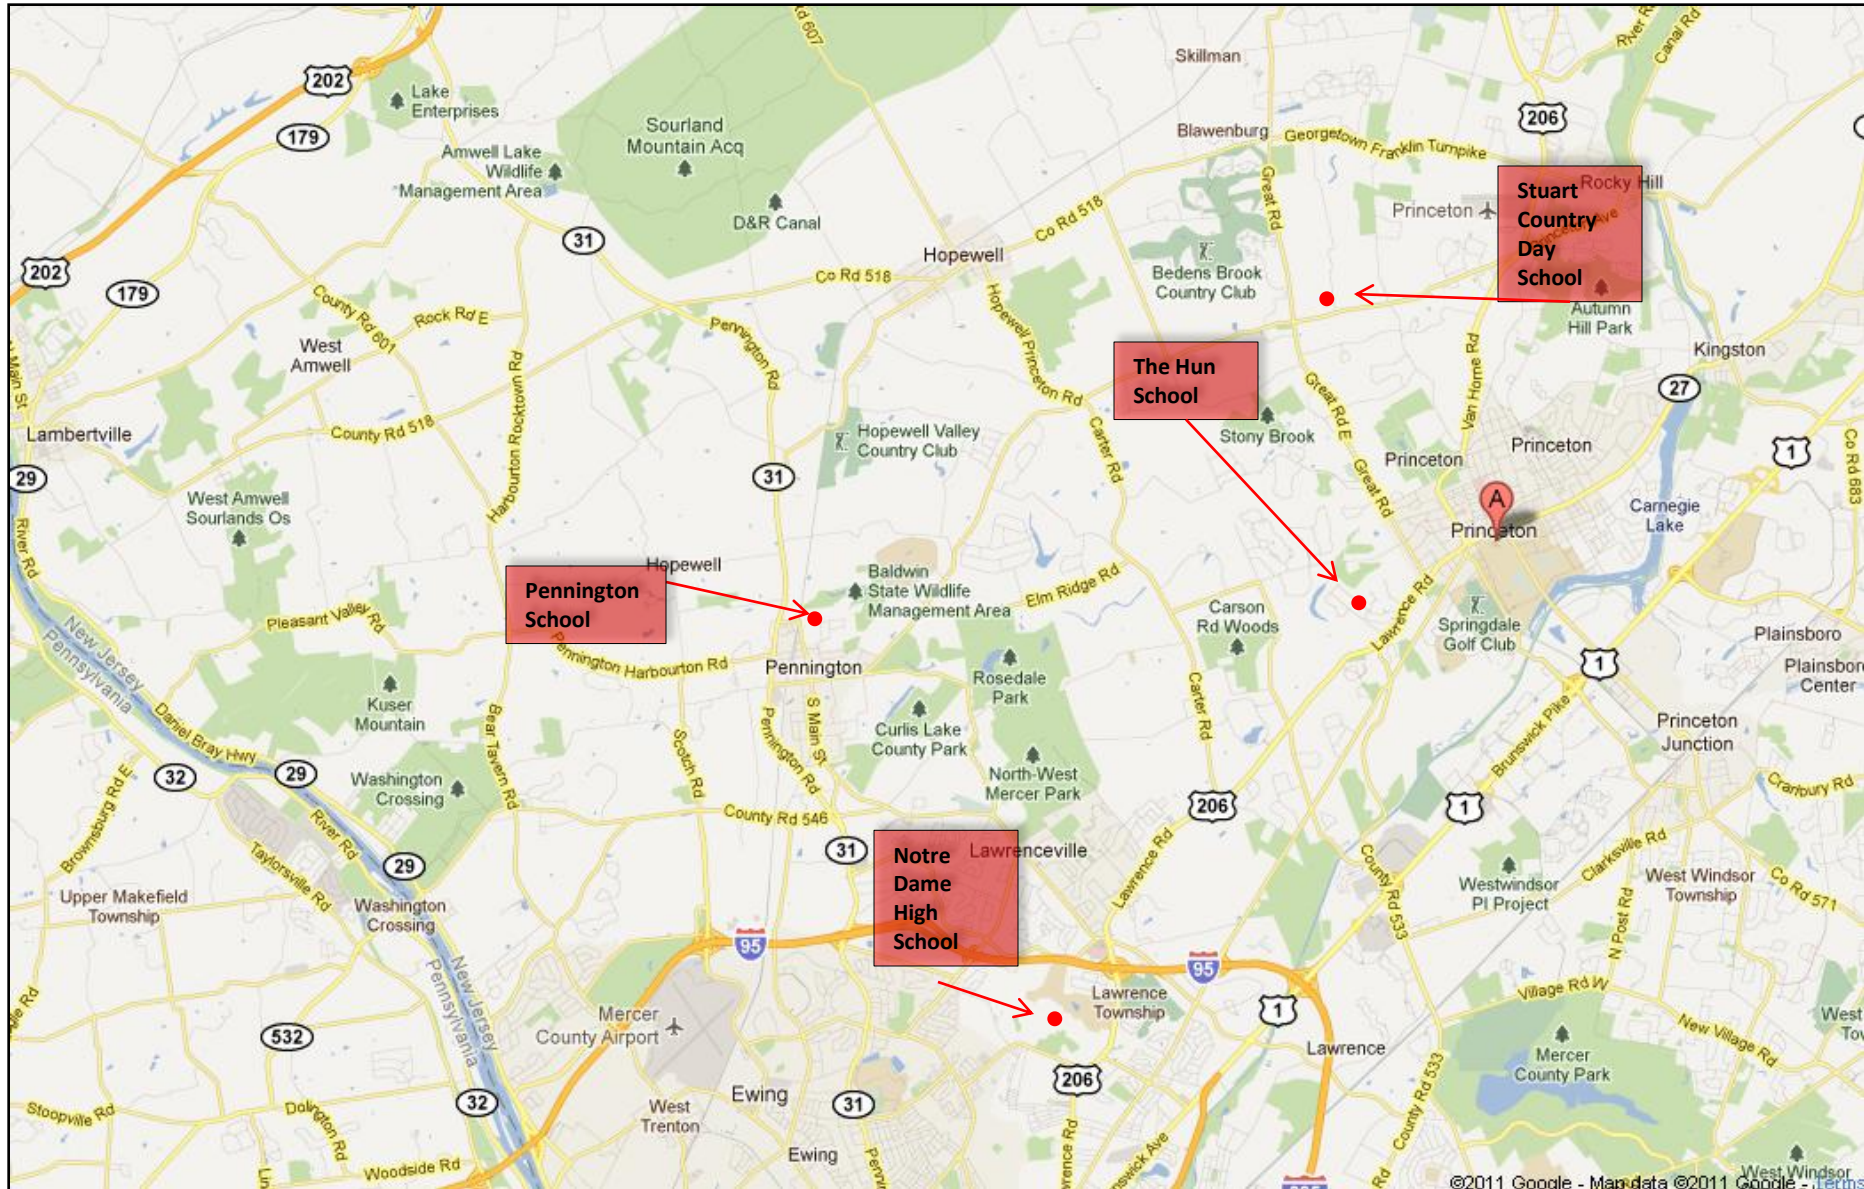

Yardley / Langhorne Field Locations

Princeton / Pennington Field Locations

Upper Makefield Field Locations

Falls Township Field Locations

Middletown Community Park – Field Map

Washington Crossing Historic Park – Field Map

Brownsburg Park – Field Map

Macclesfield Park – Field Map

Macclesfield Park

1000 River Road, Lower Makefield, PA 19067